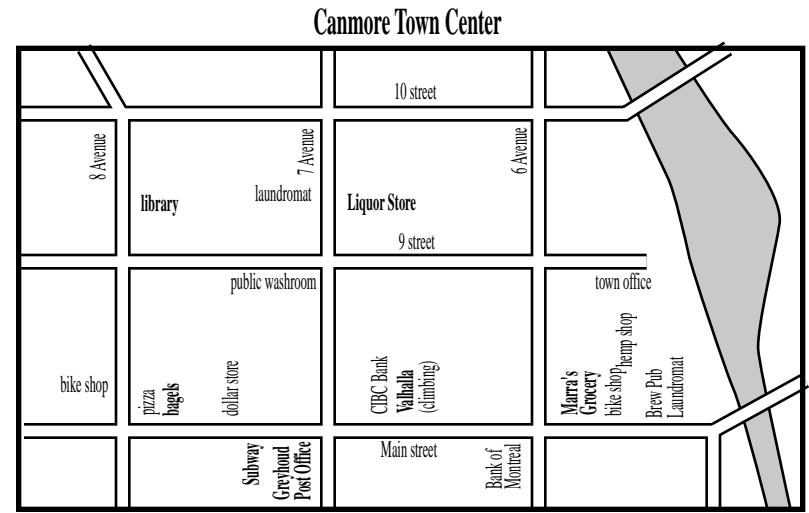

The Climber's Map to Canmore

- Cougar Creek Crossing**
- convenience store
 - cafe
 - laundromat
 - ATM
 - liquor store
 - food

- legend**
- (AW) A&W, fast food
 - (BR) Baskin Robins, dairy products
 - (BP) Boston Pizza
 - (DP) Domino Pizza
 - (DQ) Dairy Queen
 - (HH) Home Hardware
 - (IGA) Grocery store
 - (liq) Liquor Store
 - (N) NAPA, auto parts 678.5525
 - (RC) Rose & Crown Pub
 - (V) The Vision. Climbing gym. 109, 109 Boulder Cr. 403.678.8803